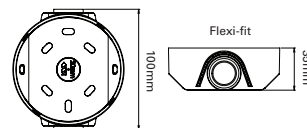

Dimensions

PRODUCT NUMBERS

Reference	Product No.
Deep Base White	BEACON-WB-W
Deep Base Red	BEACON-WB-R