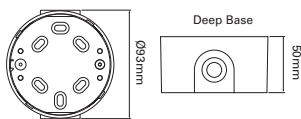

Dimensions

PRODUCT NUMBERS

Reference	Product No.
Deep Base White	BEACON-WB-W
Deep Base Red	BEACON-WB-R