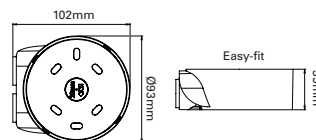

Dimensions

PRODUCT NUMBERS

Reference	Product No.
Deep Base White	BEACON-WB-W
Deep Base Red	BEACON-WB-R